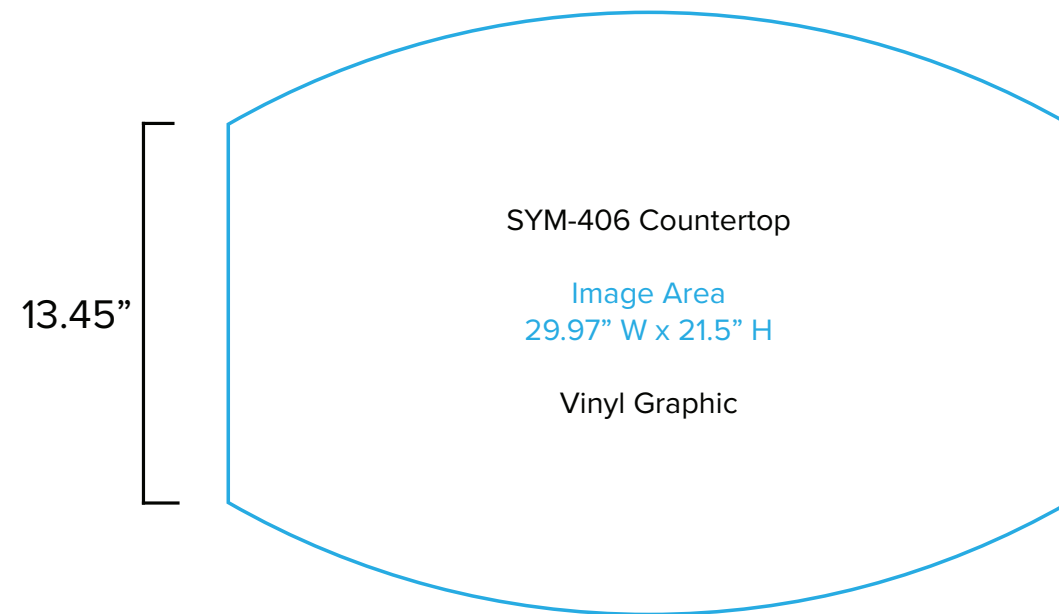

Graphic Template Portable Counter – Vinyl Graphic

NOTE: All Raster Art (jpg, tiff,psd, png, etc.) must be at least 100 dpi at print size.
Standard kits are often customized. Please check with Customer Service to ensure that this template matches your specific job.