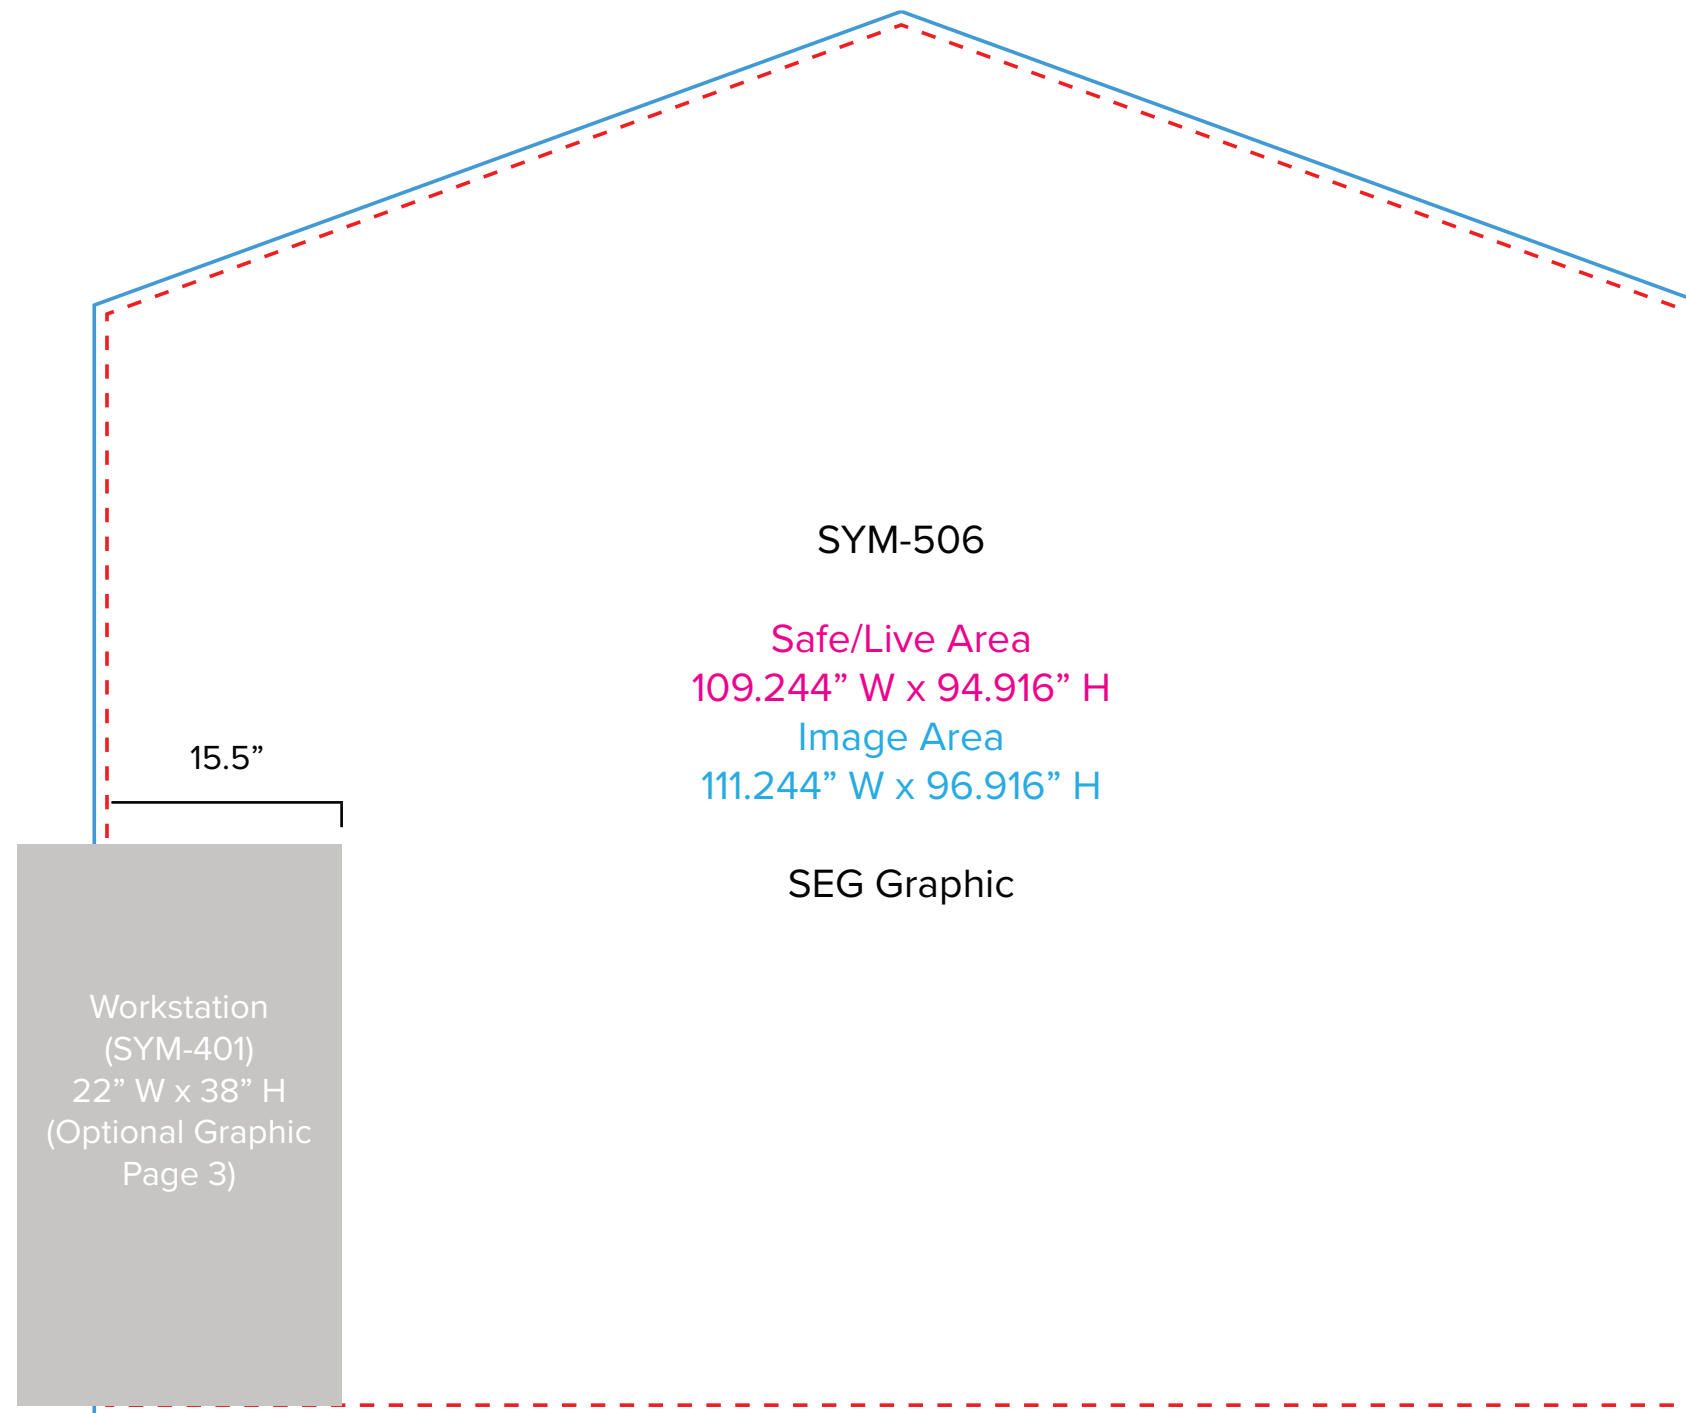

Graphic Template  
10 x 10 Inline Exhibit  
Backwall with Flat Arched Panel, Rectangular Panel - SEG Graphics

NOTE: All Raster Art (jpg, tiff,psd, png, etc.) must be at least 100 dpi at print size.  
Standard kits are often customized. Please check with Customer Service to ensure that this template matches your specific job.

# Graphic Template Backwall Workstation – Direct Print Graphic

NOTE: All Raster Art (jpg, tiff,psd, png, etc.) must be at least 100 dpi at print size.

Standard kits are often customized. Please check with Customer Service to ensure that this template matches your specific job.

# Graphic Template Portable Counter – Vinyl Graphic

NOTE: All Raster Art (jpg, tiff,psd, png, etc.) must be at least 100 dpi at print size.  
Standard kits are often customized. Please check with Customer Service to ensure that this template matches your specific job.