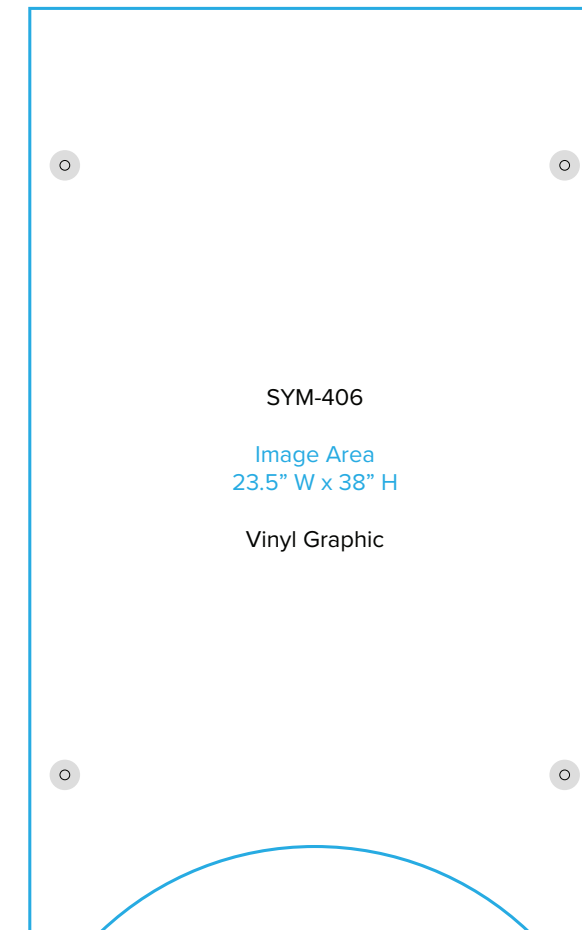

Graphic Template Portable Counter – Vinyl Graphic

NOTE: All Raster Art (jpg, tiff,psd, png, etc.) must be at least 100 dpi at print size.
Standard kits are often customized. Please check with Customer Service to ensure that this template matches your specific job.