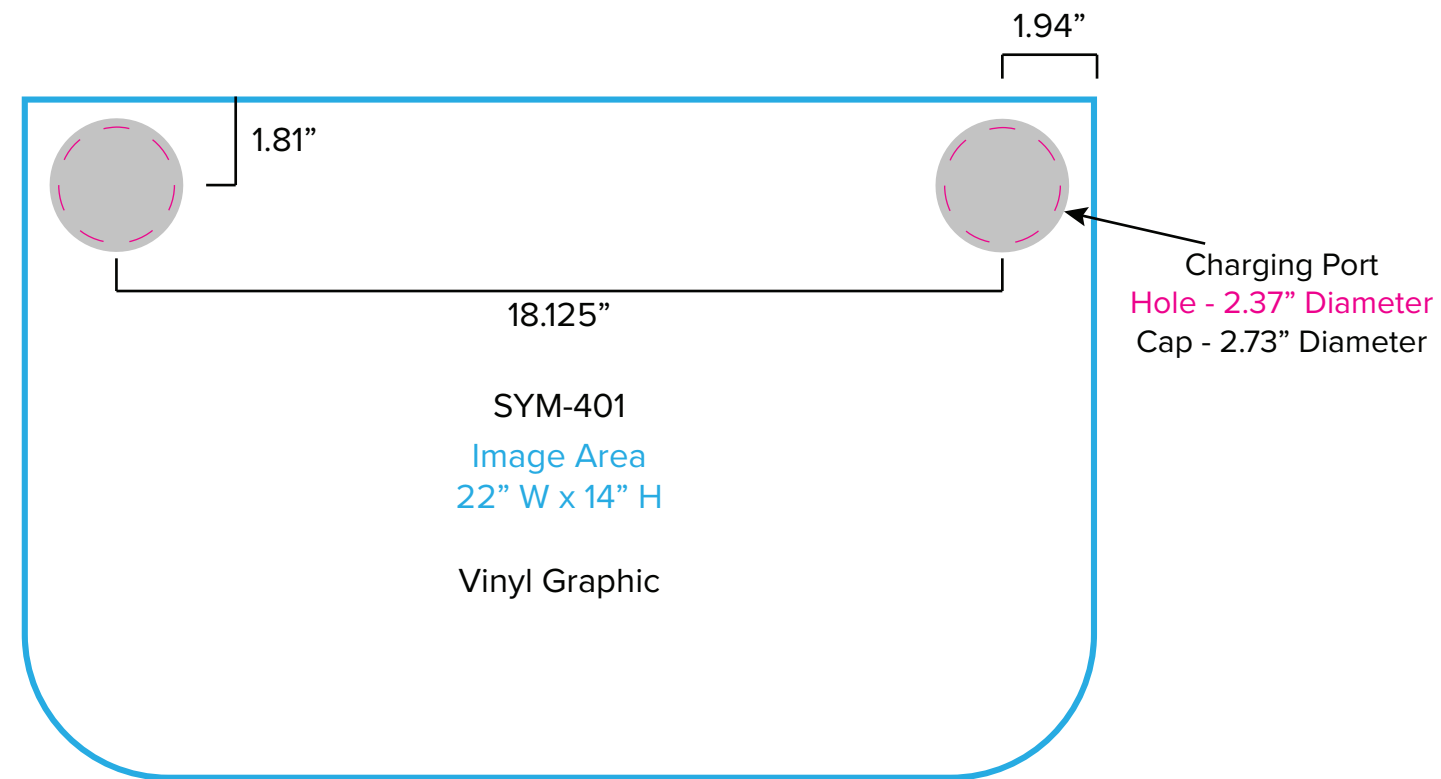

Graphic Template  
10 x 10 Inline Exhibit  
Backwall with Flat Arched Panel, Rectangular Panel - SEG Graphics

NOTE: All Raster Art (jpg, tiff,psd, png, etc.) must be at least 100 dpi at print size.  
Standard kits are often customized. Please check with Customer Service to ensure that this template matches your specific job.

# Graphic Template Backwall Workstation – Direct Print Graphic

NOTE: All Raster Art (jpg, tiff,psd, png, etc.) must be at least 100 dpi at print size.

Standard kits are often customized. Please check with Customer Service to ensure that this template matches your specific job.

Graphic Template  
Backwall Workstation Countertop – Vinyl Graphics  
Graphics **NOT** included in base price. Please request pricing.

NOTE: All Raster Art (jpg, tiff,psd, png, etc.) must be at least 100 dpi at print size.  
Standard kits are often customized. Please check with Customer Service to ensure that this template matches your specific job.

# Graphic Template Portable Counter – Vinyl Graphic

NOTE: All Raster Art (jpg, tiff,psd, png, etc.) must be at least 100 dpi at print size.  
Standard kits are often customized. Please check with Customer Service to ensure that this template matches your specific job.